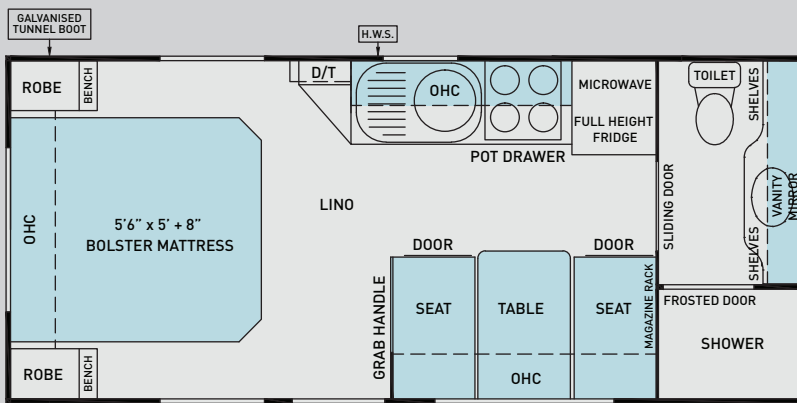

NEWLANDS LUXE 530 CAF