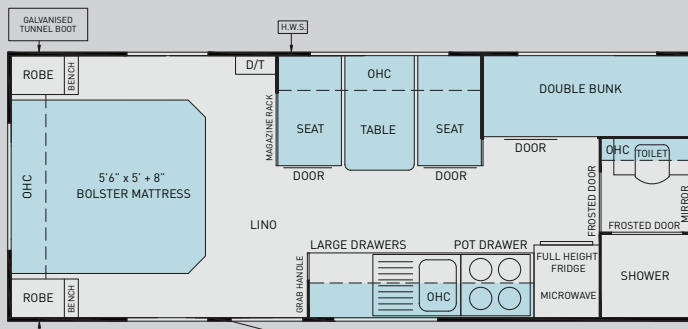

NEWLANDS LUXE 600

NEWLANDS LUXE 600 DB