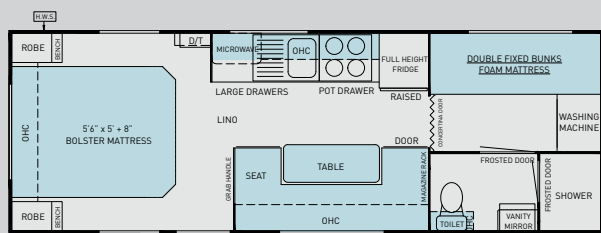

NEWLANDS LUXE 675

NEWLANDS LUXE 675 CLW 2BS