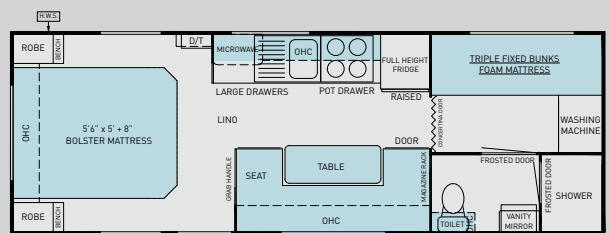

NEWLANDS LUXE 675 CLW 3BS