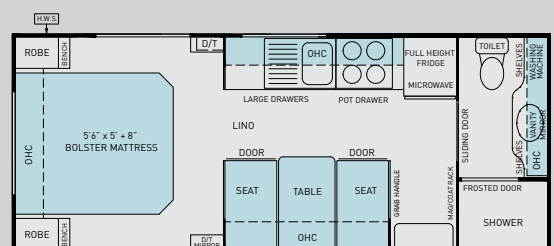

NEWLANDS TOURISTER 610

* Some images may contain optional extras

NEWLANDS TOURISTER 610 CAFSBW

ALSO AVAILABLE IN L-SHAPE SEATING

NEWLANDS TOURISTER 610 CAFW

SPECIFICATIONS FOR **NEWLANDS** TOURISTER 610

STYLING