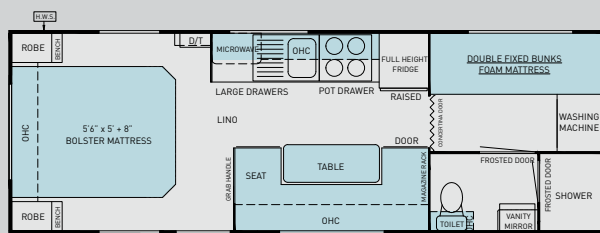

NEWLANDS TOURISTER 675 CLW 2BS