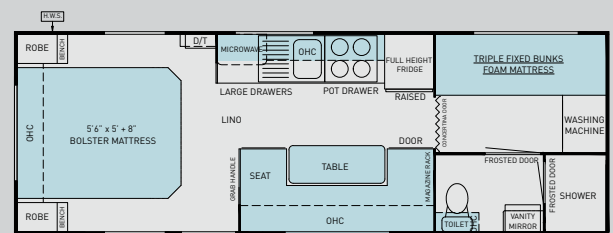

NEWLANDS TOURISTER 675 CLW 3BS